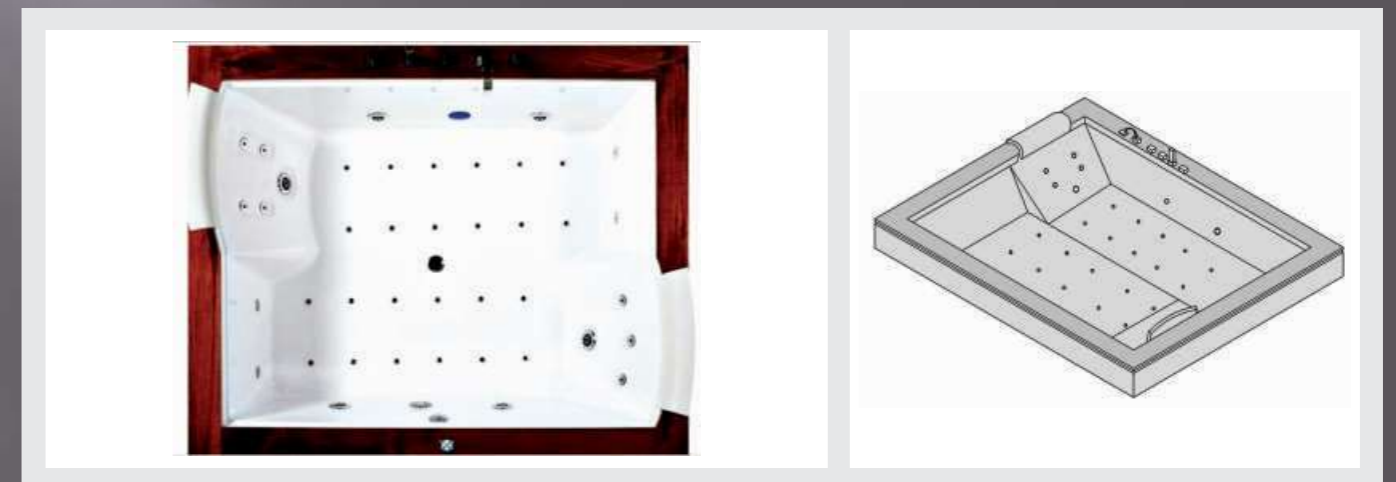

**KAZOMA
INDUSTRIES
PVT LTD**

GEMINA

PRECIOUS OBSESSION

Size: 1660 X 760 X 520mm

FEATURES

- Anti Scaling Hydrolic Message Jets
- 1hp Whirpool Pump
- 6 Adjustable Spiral Massage Jets
- Pop-up Drainage System
- Manually Controlled
- Bath Tub Pillow

SCUBA

ENCHANTINGLY EXQUISITE

Size: 1850 X 1525 X 700mm

FEATURES

- Digital touch Control Panel
- Anti Scaling Hydro Massage Jets
- 1.5 hp Whirpool Pump
- Adjustable Massage Jets
- Bubble Bath
- Bath Tub Filler
- Bath Tub Mixer
- 4 Head Rest
- Ozonizer
- Multiflow Hand Shower
- Bath Tub Pillow
- Remote Control
- Underwater Light
- Fm Radio
- Online Heater

FLORA

ENCHANTINGLY EXQUISITE

Size: 1660 X 760 X 480mm

FEATURES

- Anti Scaling Hydraulic Message Jets
 - 1hp Whirlpool Pump
 - 6 Adjustable Spiral Massage Jets
 - Pop-up Drainage System
- Manually Controlled
 - Bath Tub Pillow
 - Under Water Light

LACUS

BLISSFUL LUXURY

Size: 1510 x 760 x 520mm

FEATURES

- Anti Scaling Hydraulic Massage Jets
 - 1hp Whirlpool Pump
- 6 Adjustable Spiral Massage Jets
- Pop-up Drainage System
 - Manually Controlled
 - Bath Tub Pillow