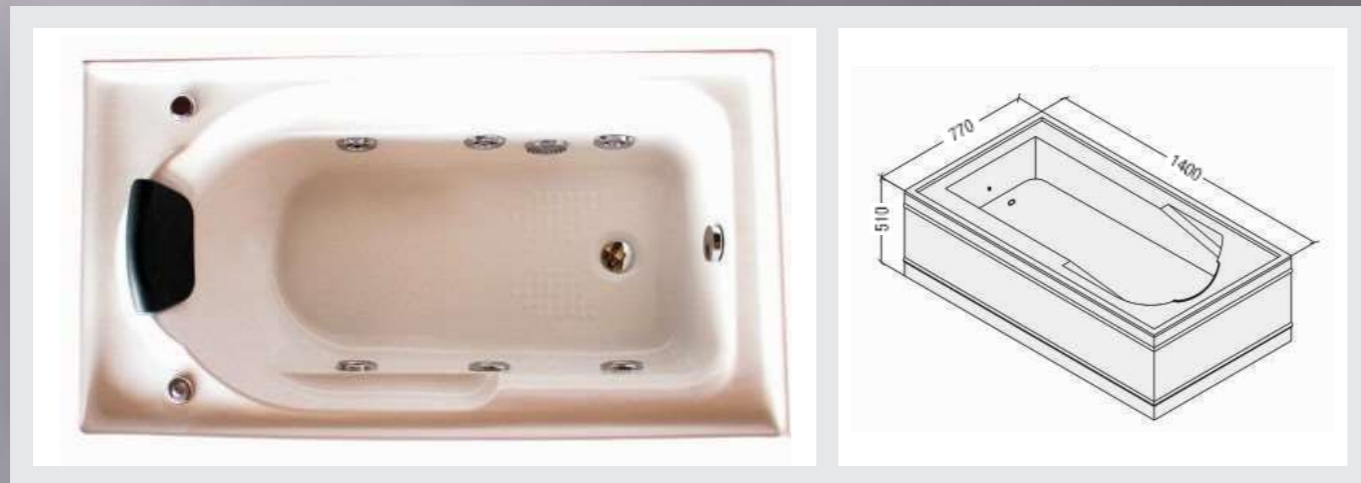

SCUBA

ENCHANTINGLY EXQUISITE

Size: 1850 X 1525 X 700mm

FEATURES

- Digital touch Control Panel
- Anti Scaling Hydro Massage Jets
- 1.5 hp Whirpool Pump
- Adjustable Massage Jets
- Bubble Bath
- Bath Tub Filler
- Bath Tub Mixer
- 4 Head Rest
- Ozonizer
- Multiflow Hand Shower
- Bath Tub Pillow
- Remote Control
- Underwater Light
- Fm Radio
- Online Heater

OLIVIA

PRECIOUS OBSESSION

Size: 1650 X 900 X 460mm

FEATURES

- Anti Scaling Hydraulic Message Jets
 - 1hp Whirlpool Pump
- 6 Adjustable Spiral Massage Jets
- Pop-up Drainage System
 - Manually Controlled
 - Bath Tub Pillow

ALBASTA

PURE BRILLIANCE

Size: 1410 X 1410 X 530mm

FEATURES

- Anti Scaling Hydraulic Message Jets
 - 1hp Whirlpool Pump
- 6 Adjustable Spiral Massage Jets
- Pop-up Drainage System
 - Manually Controlled
 - Bath Tub Pillow

MINISTAR

TRUE HARMONY

Size: 1400 X 770 X 510mm

FEATURES

- Anti Scaling Hydrolic Message Jets
 - 1hp Whirpool Pump
- 6 Adjustable Spiral Massage Jets
- Pop-up Drainage System
 - Manually Controlled
 - Bath Tub Pillow