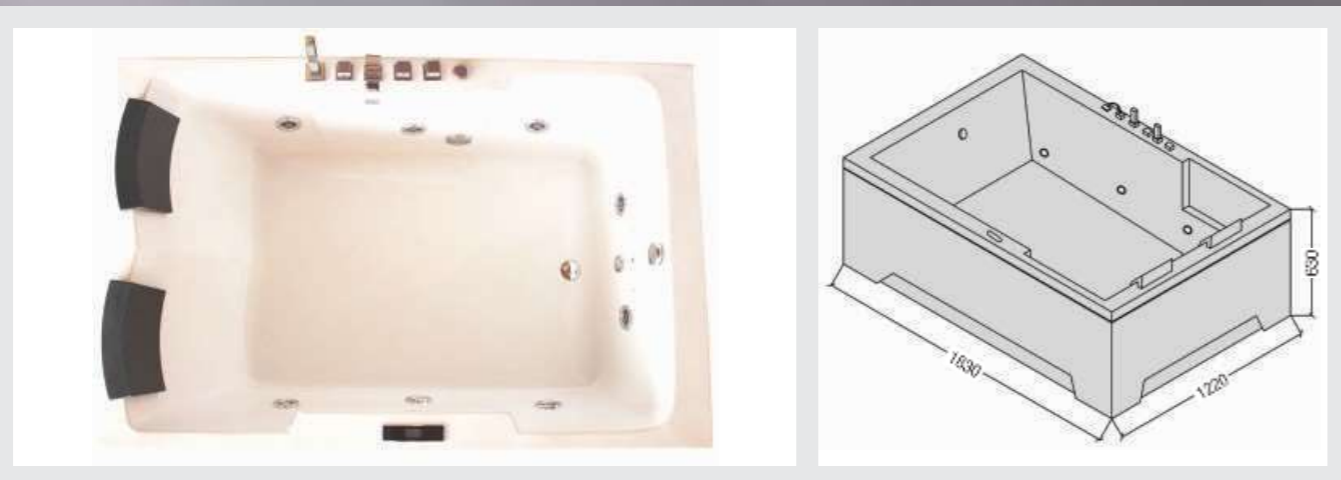

SCUBA

ENCHANTINGLY EXQUISITE

Size: 1850 X 1525 X 700mm

FEATURES

- Digital touch Control Panel
- Anti Scaling Hydro Massage Jets
- 1.5 hp Whirpool Pump
- Adjustable Massage Jets
- Bubble Bath
- Bath Tub Filler
- Bath Tub Mixer
- 4 Head Rest
- Ozonizer
- Multiflow Hand Shower
- Bath Tub Pillow
- Remote Control
- Underwater Light
- Fm Radio
- Online Heater

SANTORNI

LUXURIOUSLY REJUVENATING

Size: 1500 X 1500 X 690mm

FEATURES

- Digital Touch Control Panel • 2 Seater
 - Anti Scaling Hydro Massage Jets
 - 1.5 hp Whirpool Pump
 - 8 Adjustable Massage Jets
 - Bubble Bath • Bath Tub Filler
- Bath Tub Mixer
 - Shampoo Rack • Towel Rod
 - Multiflow Hand Shower
- Bath Tub Pillow • Remote Control
- Underwater Light • FM Radio

FIJI

EXOTIC ALLURE

Size: 1825 X 1210 X 615mm

FEATURES

- Digital touch control panel
- Anti scaling hydro massage jets
 - 1.5 hp whirlpool pump
 - 8 adjustable massage jets
- Bath tub filler • Bath tub mixer
- Multiflow hand shower
 - Bath tub pillow
 - Remote control
 - Underwater light
 - FM radio

KAROLINA

ENRICHING EXCELLENCE

Size: 1800 X 900 X 490mm

FEATURES

- Anti Scaling Hydrolic Message Jets
 - 1hp Whirlpool Pump
 - 6 Adjustable Spiral Massage Jets
- Pop-up Drainage System
 - Manually Controlled
 - Bath Tub Pillow