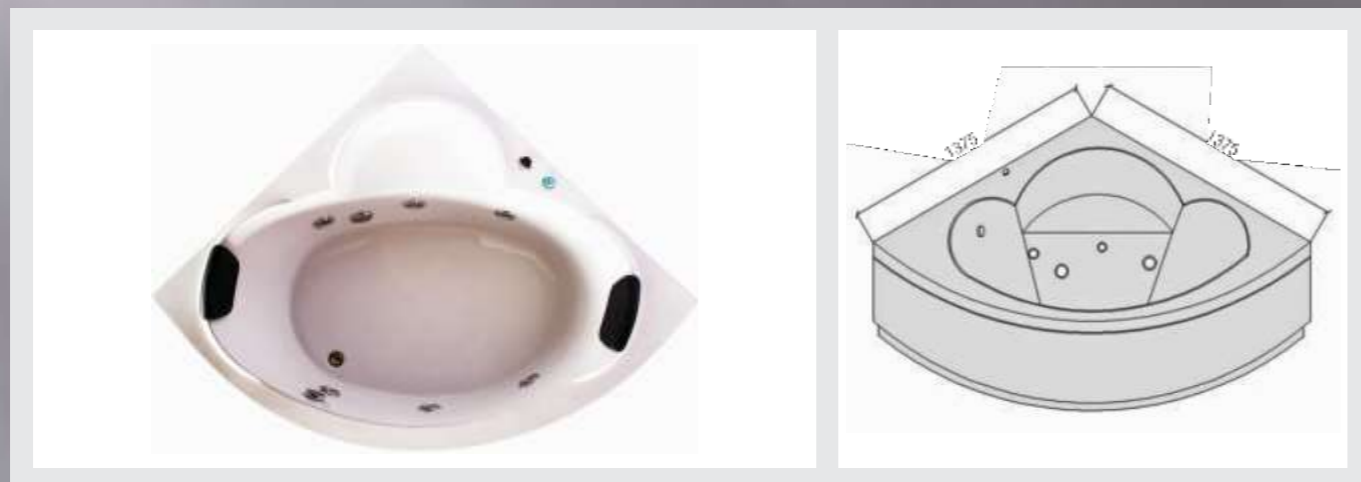

SCUBA

ENCHANTINGLY EXQUISITE

Size: 1850 X 1525 X 700mm

FEATURES

- Digital touch Control Panel
- Anti Scaling Hydro Massage Jets
- 1.5 hp Whirpool Pump
- Adjustable Massage Jets
- Bubble Bath
- Bath Tub Filler
- Bath Tub Mixer
- 4 Head Rest
- Ozonizer
- Multiflow Hand Shower
- Bath Tub Pillow
- Remote Control
- Underwater Light
- Fm Radio
- Online Heater

OPERA

SPLASH OF CLASS

Size: 1800 X 900 X 470mm

FEATURES

- Anti Scaling Hydraulic Massage Jets
 - 1hp Whirlpool Pump
- 6 Adjustable Spiral Massage Jets
- Pop-up Drainage System
 - Manually Controlled
 - Bath Tub Pillow

AQUATICA

REJUVENATE YOUR SENSES

Size: 1375 X 1375 X 630mm

FEATURES

- Anti Scaling Hydraulic Massage Jets
 - 1hp Whirlpool Pump
- 6 Adjustable Spiral Massage Jets
- Pop-up Drainage System
 - Manually Controlled
 - Bath Tub Pillow

LACUS

BLISSFUL LUXURY

Size: 1510 x 760 x 520mm

FEATURES

- Anti Scaling Hydraulic Massage Jets
 - 1hp Whirlpool Pump
- 6 Adjustable Spiral Massage Jets
- Pop-up Drainage System
 - Manually Controlled
 - Bath Tub Pillow