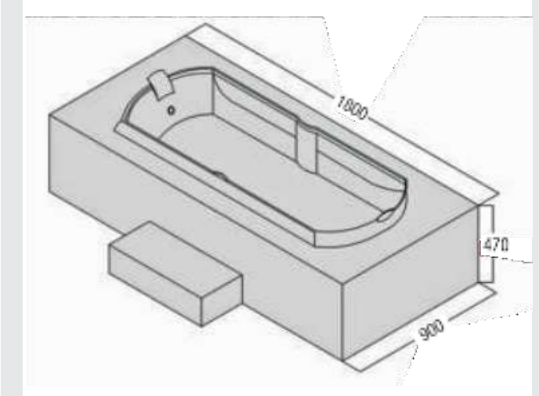

COASTAL

EXUDING MYSTIQUE

Size: 1825 X 915 X 615mm

FEATURES

- Digital Touch Control Panel
- Anti Scaling Hydro Massage Jets
 - 1.5 Hp Whirpool Pump
- 6 Adjustable Massage Jets
- 4 Fix Spiral Jets • Bath Tub Filler
 - Bath Tub Mixer
 - Multiflow Hand Shower
 - Bath Tub Pillow
 - Remote Control
 - Underwater Light • Fm Radio

STARLET

FEEL THE BLISS

Size: 1200 X 1200 X 530mm

FEATURES

- Anti Scaling Hydraulic Massage Jets
 - 1hp Whirlpool Pump
- 6 Adjustable Spiral Massage Jets
- Pop-up Drainage System
 - Manually Controlled
 - Bath Tub Pillow

OPERA

SPLASH OF CLASS

Size: 1800 X 900 X 470mm

FEATURES

- Anti Scaling Hydraulic Massage Jets
 - 1hp Whirlpool Pump
- 6 Adjustable Spiral Massage Jets
- Pop-up Drainage System
 - Manually Controlled
 - Bath Tub Pillow

AQUATICA

REJUVENATE YOUR SENSES

Size: 1375 X 1375 X 630mm

FEATURES

- Anti Scaling Hydraulic Massage Jets
 - 1hp Whirlpool Pump
- 6 Adjustable Spiral Massage Jets
- Pop-up Drainage System
 - Manually Controlled
 - Bath Tub Pillow