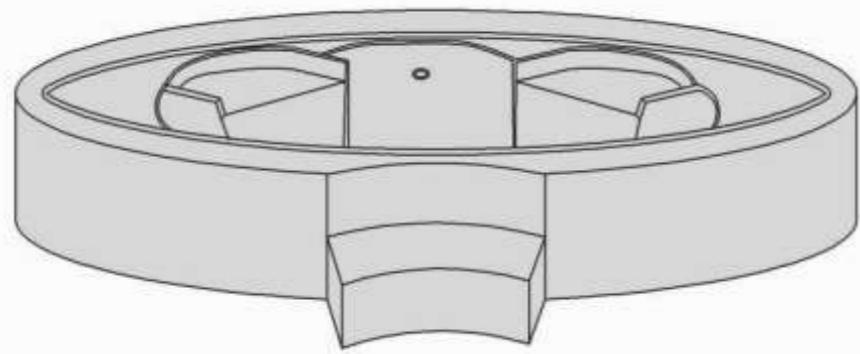

ILLUSION

RELIVE IMAGINATION

Size: 1320 X 1320 X 690mm

FEATURES

- Digital Touch Control Panel
- Anti Scaling Hydro Massage Jets
 - 1 Hp Whirpool Pump
- 8 Adjustable Massage Jets
- Bubble Bath • Bath Tub Filler
 - Bath Tub Mixer
- Shampoo Rack • Towel Rod
- Multiflow Hand Shower
 - Bath Tub Pillow
 - Remote Control
 - Underwater Light
 - Fm Radio

COASTAL

EXUDING MYSTIQUE

Size: 1825 X 915 X 615mm

FEATURES

- Digital Touch Control Panel
- Anti Scaling Hydro Massage Jets
 - 1.5 Hp Whirpool Pump
- 6 Adjustable Massage Jets
- 4 Fix Spiral Jets • Bath Tub Filler
 - Bath Tub Mixer
 - Multiflow Hand Shower
 - Bath Tub Pillow
 - Remote Control
 - Underwater Light • Fm Radio

STARLET

FEEL THE BLISS

Size: 1200 X 1200 X 530mm

FEATURES

- Anti Scaling Hydraulic Massage Jets
 - 1hp Whirlpool Pump
- 6 Adjustable Spiral Massage Jets
- Pop-up Drainage System
 - Manually Controlled
 - Bath Tub Pillow

OPERA

SPLASH OF CLASS

Size: 1800 X 900 X 470mm

FEATURES

- Anti Scaling Hydraulic Massage Jets
 - 1hp Whirlpool Pump
- 6 Adjustable Spiral Massage Jets
- Pop-up Drainage System
 - Manually Controlled
 - Bath Tub Pillow